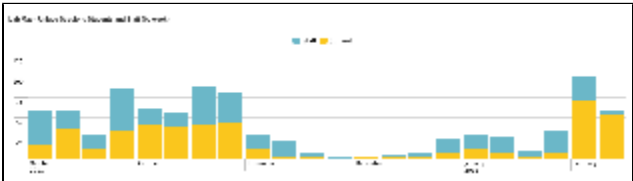

iLab Stats- 2012 Semester 1 Week 1

iLab stats

iLab has received impressive uptake during the first week of semester 1 for 2012, following are some usage stats.

Unique users for Mac

Number of sessions by the Mac users