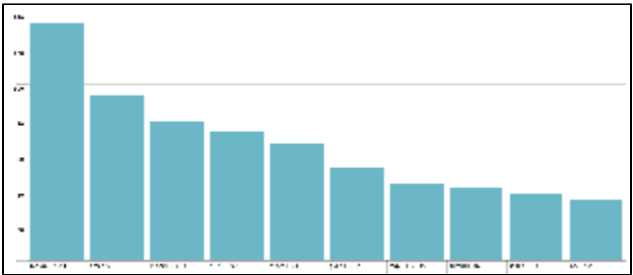

iLab Stats- 2012 Semester 1 Week 1

iLab stats

iLab has received impressive uptake during the first week of semester 1 for 2012, following are some usage stats.

Unique users for Mac

Number of sessions by the Mac users

Top 10 Mac users

Unique users for Windows

Number of sessions by the Windows users

Top 10 Windows users