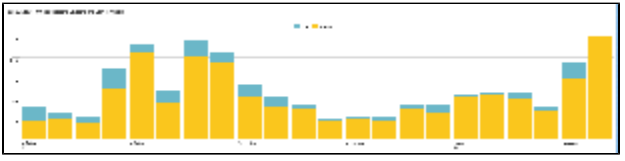

Number of sessions by the Windows users